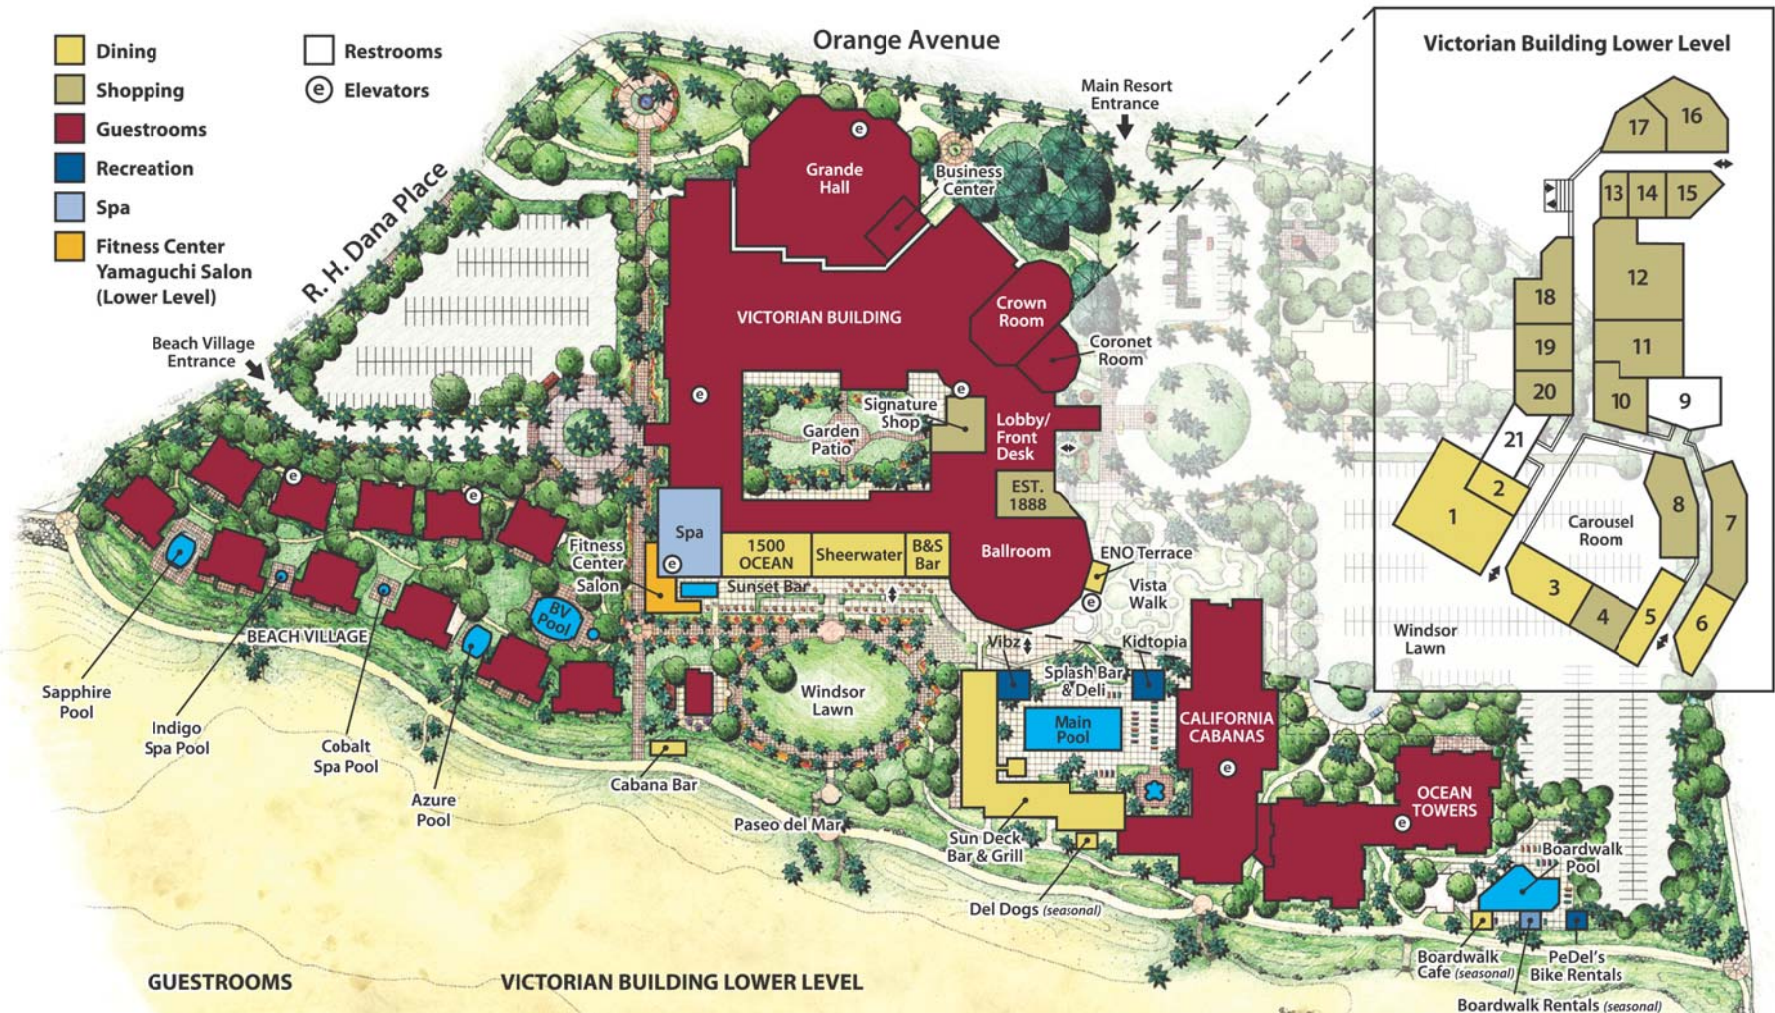

- Dining
- Shopping
- Guestrooms
- Recreation
- Spa
- Fitness Center
Yamaguchi Salon
(Lower Level)

- Restrooms
- Elevators

GUESTROOMS

- Beach Village 1000/2000
- Victorian Building 3000
- California Cabanas 4000
- Ocean Towers 6000

VICTORIAN BUILDING LOWER LEVEL

- | | | | |
|---|--|---|---|
| 1 Sheerwater | 7 Spreckels Sweets & Treats | 13 The Sea | 19 Eclipse Eyewear |
| 2 B&S Bakery | 8 Hearts by the Sea | 14 Opals & Gems of Australia | 20 del Coronado Jewels |
| 3 B&S Bar | 9 Women's Restrooms | 15 Isabel B | 21 Men's & Women's Restrooms |
| 4 B&S Emporium | 10 H.D. Kids & Co. | 16 Weekends | |
| 5 ENO | 11 Set Sail | 17 The Toy Castle | |
| 6 MooTime Creamery | 12 Brady's for Men | 18 Kate's | |

Baby Changing Stations are located in the following restrooms:

- Sheerwater Men's handicapped stall
- Lobby Women's handicapped stall
- Fitness Center Men's and Women's handicapped stalls

Names and Locations are subject to change