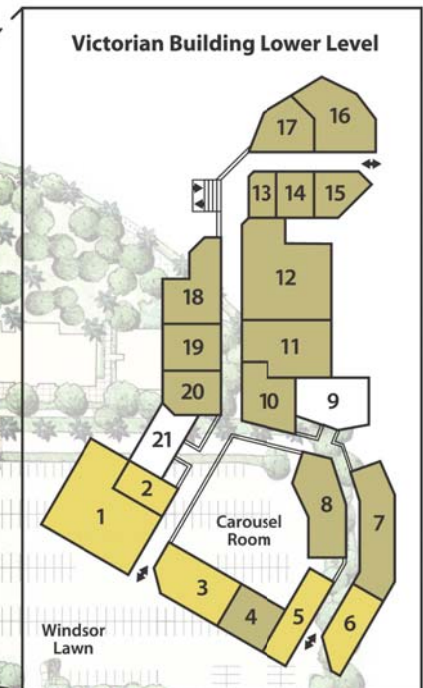

- Dining
- Shopping
- Guestrooms
- Recreation
- Spa
- Fitness Center
Yamaguchi Salon
(Lower Level)

- Restrooms
- Elevators

GUESTROOMS

- Beach Village 1000/2000
- Victorian Building 3000
- California Cabanas 4000
- Ocean Towers 6000

VICTORIAN BUILDING LOWER LEVEL

- | | | | |
|---|--|---|---|
| 1 Sheerwater | 7 Spreckels Sweets & Treats | 13 The Sea | 19 Eclipse Eyewear |
| 2 B&S Bakery | 8 Hearts by the Sea | 14 Opals & Gems of Australia | 20 del Coronado Jewels |
| 3 B&S Bar | 9 Women's Restrooms | 15 Isabel B | 21 Men's & Women's Restrooms |
| 4 B&S Emporium | 10 H.D. Kids & Co. | 16 Weekends | |
| 5 ENO | 11 Set Sail | 17 The Toy Castle | |
| 6 MooTime Creamery | 12 Brady's for Men | 18 Kate's | |

Baby Changing Stations are located in the following restrooms:

- Sheerwater Men's handicapped stall
- Lobby Women's handicapped stall
- Fitness Center Men's and Women's handicapped stalls

Names and Locations are subject to change